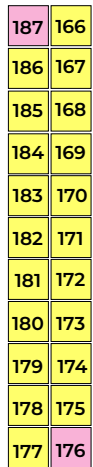

Electricity

Welcome Booth
Studebaker Metals

Booths: 25, 73, 74, 75,
76, 148, 149, 150, 151, 211

 DJ Booth

Activites: 266, 272, 281

-  10x10 foot booth Standard
-  10x10 foot booth Youth Maker
-  20x10 foot booth Expanded
-  8x8 foot booth Emerging

-  20x10 foot activity or demo
-  20x20 foot activity or demo
-  20x20 foot Pgh Glass Center Sale

-  10x10 foot sponsor booth
-  20x10 foot sponsor
-  20x20 foot sponsor

Gender Nuetral
Restroom

Levy Concessions

Friday Bar

Concession Seating

SINK

Friday Bar

Handmade
Arcade
Welcome
Table

Raffle

Studebaker
Metals

- UNION PROJECT DEMO 266
- UNION PROJECT VENDOR TABLE 267
- GABY ORTIZ ACTIVITY 268
- GABY ORTIZ VENDOR TALBE 269
- OCULAR ARCADE PROJECT 270
- OCULAR ARCADE VENDOR TABLE 271

EXIT

- AIR + CAPA DEMO 272
- AIR + CAPA TABLE 273-274
- FRICK ACTIVITY 275
- CANNIBAL ACTIVITY 276
- ASSEMBLE ACTIVITY 277 (half day)
- YARN-MAKING DEMO 278
- BAT CAT ACTIVITY 279
- BAT CAT SALES TABLE 280