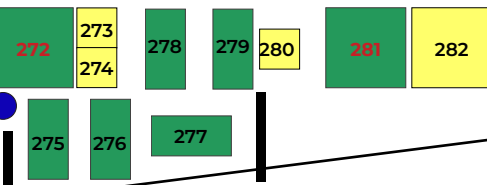

SINK

Friday Bar